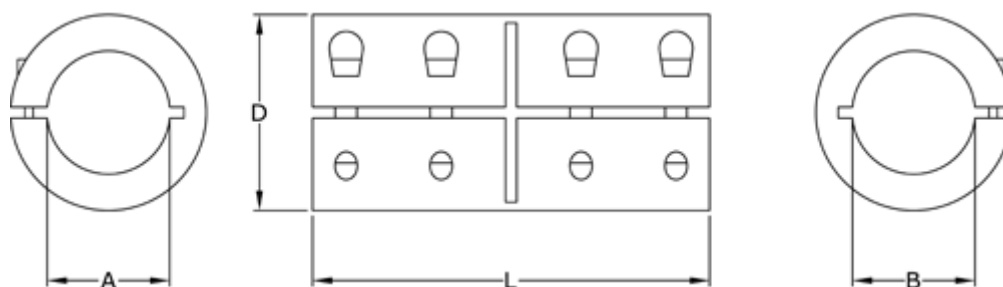

Data Sheet

Article number: 3323046502008

Description: Rigid coupling size 8 bore 8/8 mm
One piece clamp, stainless

Measures

A = 8
B = 8
D = 24
L = 35
Screw = M3x10